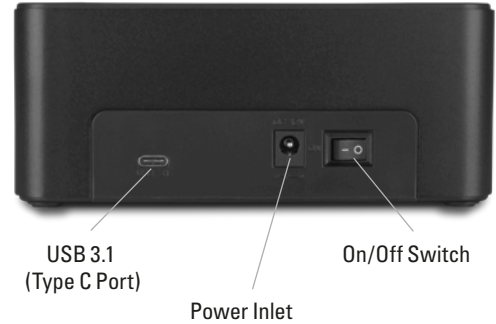

# QuickPort Duo Clone USB 3.1 Type C

Rear View

Top View

## Features

- Suitable for 2.5" and 3.5" SATA HDD/SSD
- Enables the direct connection of two HDDs/SSDs to a PC or Mac
- Lightning-fast USB 3.1 connection with up to 10 Gbit/s
- Included English language FlashCopy and CloneDrive2 software for Windows
- Standalone clone function
- LED indicator for monitoring cloning process
- Supported operating systems: Windows 7/8/10, Mac OS X

## Package Contents

- QuickPort Duo Clone USB 3.1 Type C
- Power adapter
- USB 3.1 cable (Type C plug to Type C plug)
- Manual
- CD with software and manual