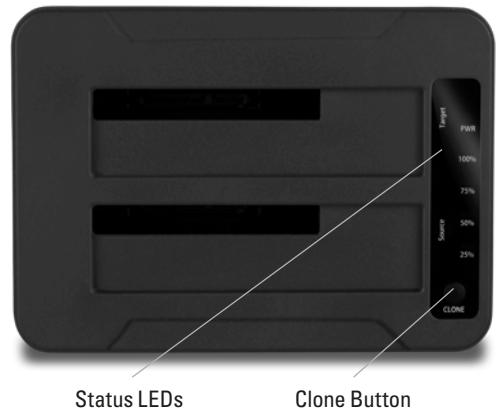

# QuickPort Duo Clone USB 3.1 Type C

Rear View

Top View

## Features

- Suitable for 2.5" and 3.5" SATA HDD/SSD
- Enables the direct connection of two HDDs/SSDs to a PC or Mac
- Lightning-fast USB 3.1 connection with up to 10 Gbit/s
- Included English language FlashCopy and CloneDrive2 software for Windows
- Standalone clone function
- LED indicator for monitoring cloning process
- Supported operating systems: Windows 7/8/10, Mac OS X

## Package Contents

- QuickPort Duo Clone USB 3.1 Type C
- Power adapter
- USB 3.1 cable (Type C plug to Type C plug)
- Manual
- CD with software and manual